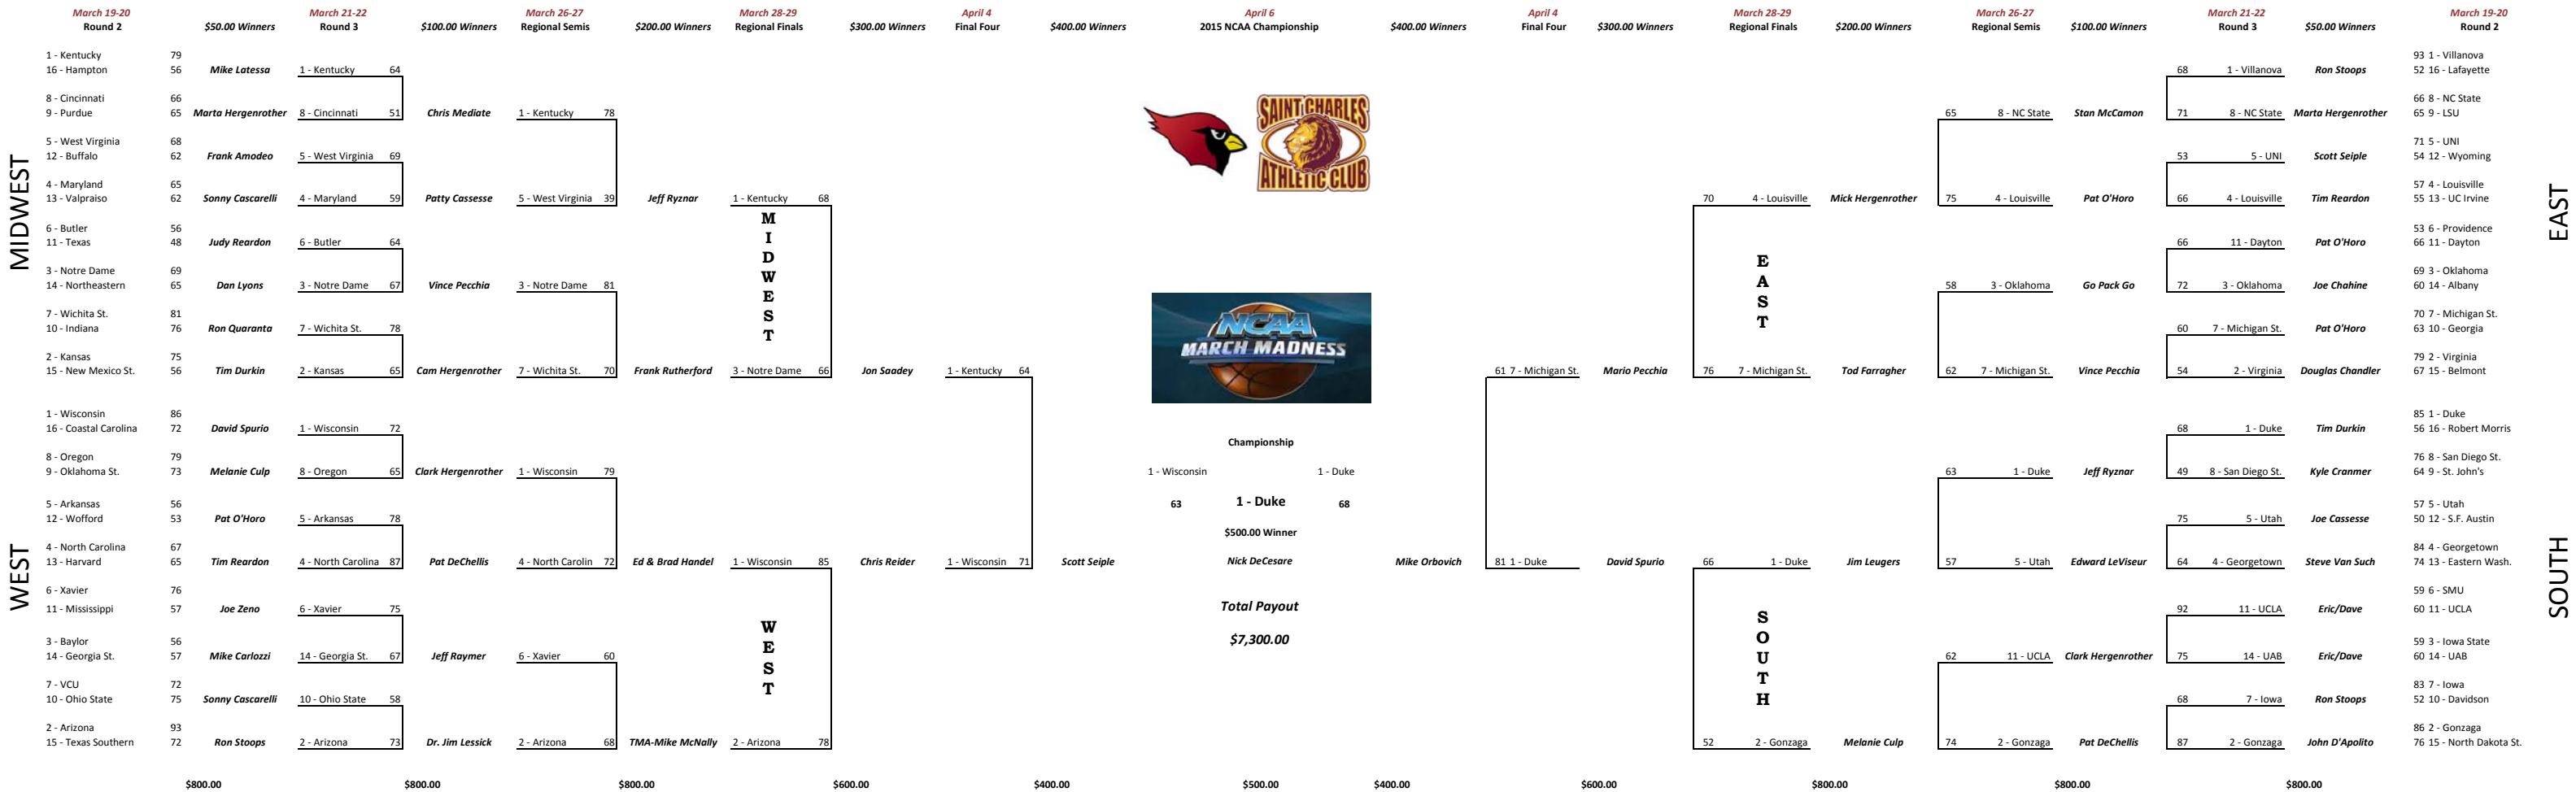

2015 March Madness Tournament

MIDWEST

WEST

EAST

SOUTH